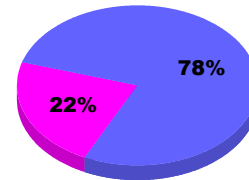

YTD Status Quo Clubs 2012-2013

Status Quo Clubs Compared to Status Quo Members

Legend: Status Quo Clubs (Cyan), Total Status Quo Members (Green)

MEMBERSHIP

**Membership Results
2012-2013**

**Membership
2011-2012**

Month	Net Memb Goal	Actual New Memb	Actual Dropped Memb	Gain/Loss of Memb	Gain/Loss of Memb
Jul/Aug/Sep	0	20	-14	6	-24
Totals	0	20	-14	6	-24

Membership Results 2012-2013

Goal, New, Dropped, Gain/Loss

Legend: Goal (Cyan), Actual (Green), Dropped (Yellow), Gain Loss (Magenta)

Comparison of Membership Gain/Loss

Current Year Compared to the Previous Year

Legend: Current Year (Cyan), Previous Year (Green)

Gender Comparison 2012-2013

Jul/Aug/Sep

Legend: Male (Blue), Female (Magenta)